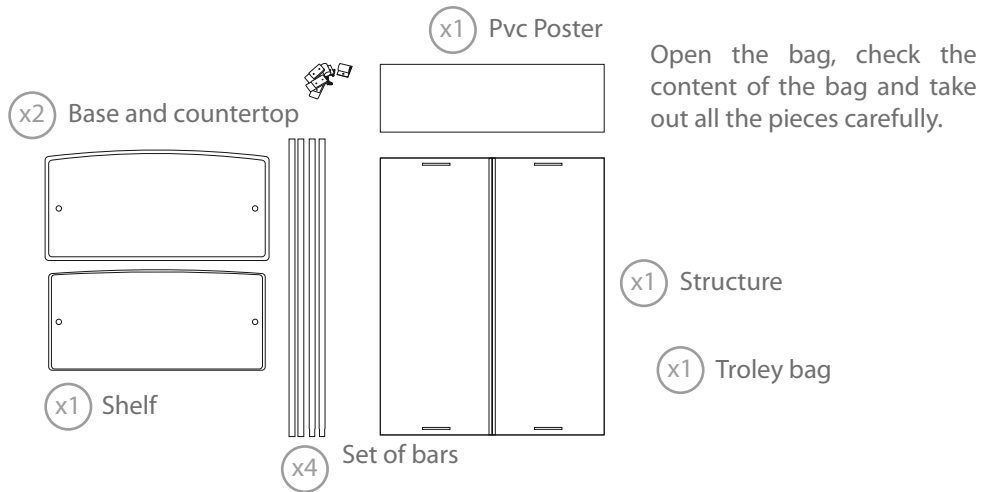

1. SET UP THE POP UP STRUCTURE

CONTENT

GRAPHIC ATTACHMENT **BY SNAP RAIL**

For those cases in which the graphic is **supplied by the client**, we recommend making use of the materials listed in the following **QR code** (scan for downloading Excel file). Please contact us or visit www.cashdisplay.com for more information.

2. PUT THE MAGNETIC BARS IN THE STRUCTURE